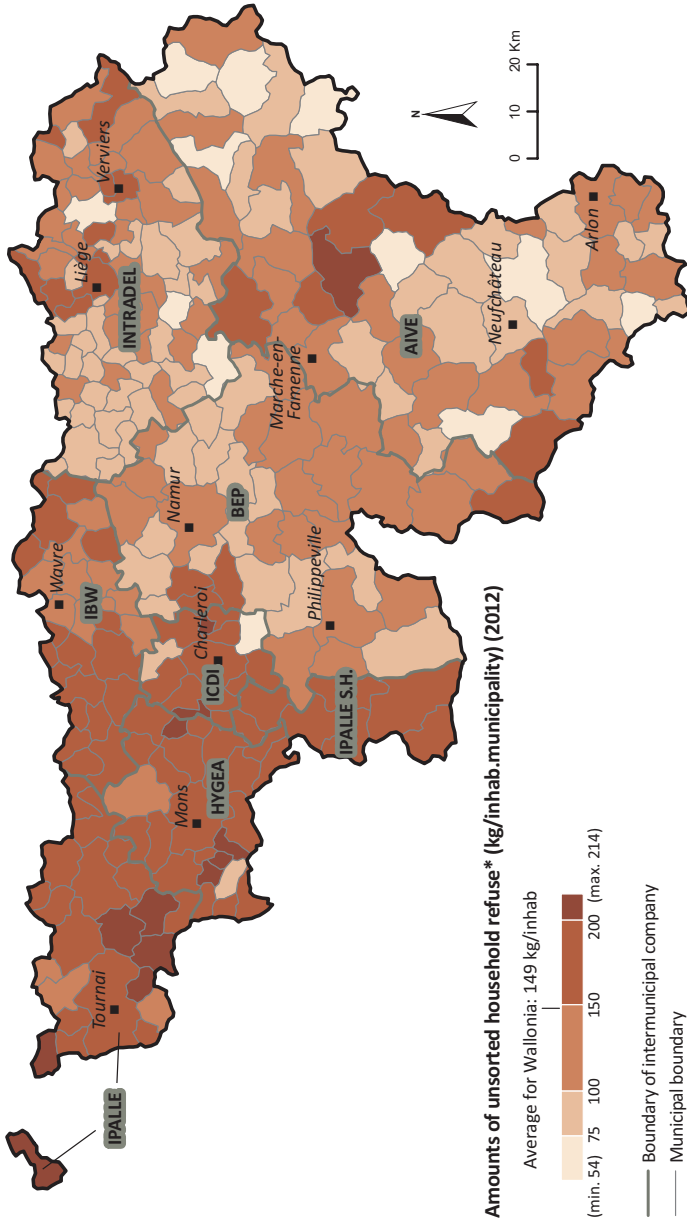

UNSORTED HOUSEHOLD REFUSE COLLECTED

→ see fact sheet 4-1

Amounts of unsorted household refuse\* (kg/inhab.municipality) (2012)

Average for Wallonia: 149 kg/inhab

— Boundary of intermunicipal company  
 — Municipal boundary

\*Includes refuse from shops, schools, roads, markets, etc. collected together with household refuse by municipalities or intercommunal companies

EW 2014 - Source: SPW - DG03 - DSD (FEDEM database)