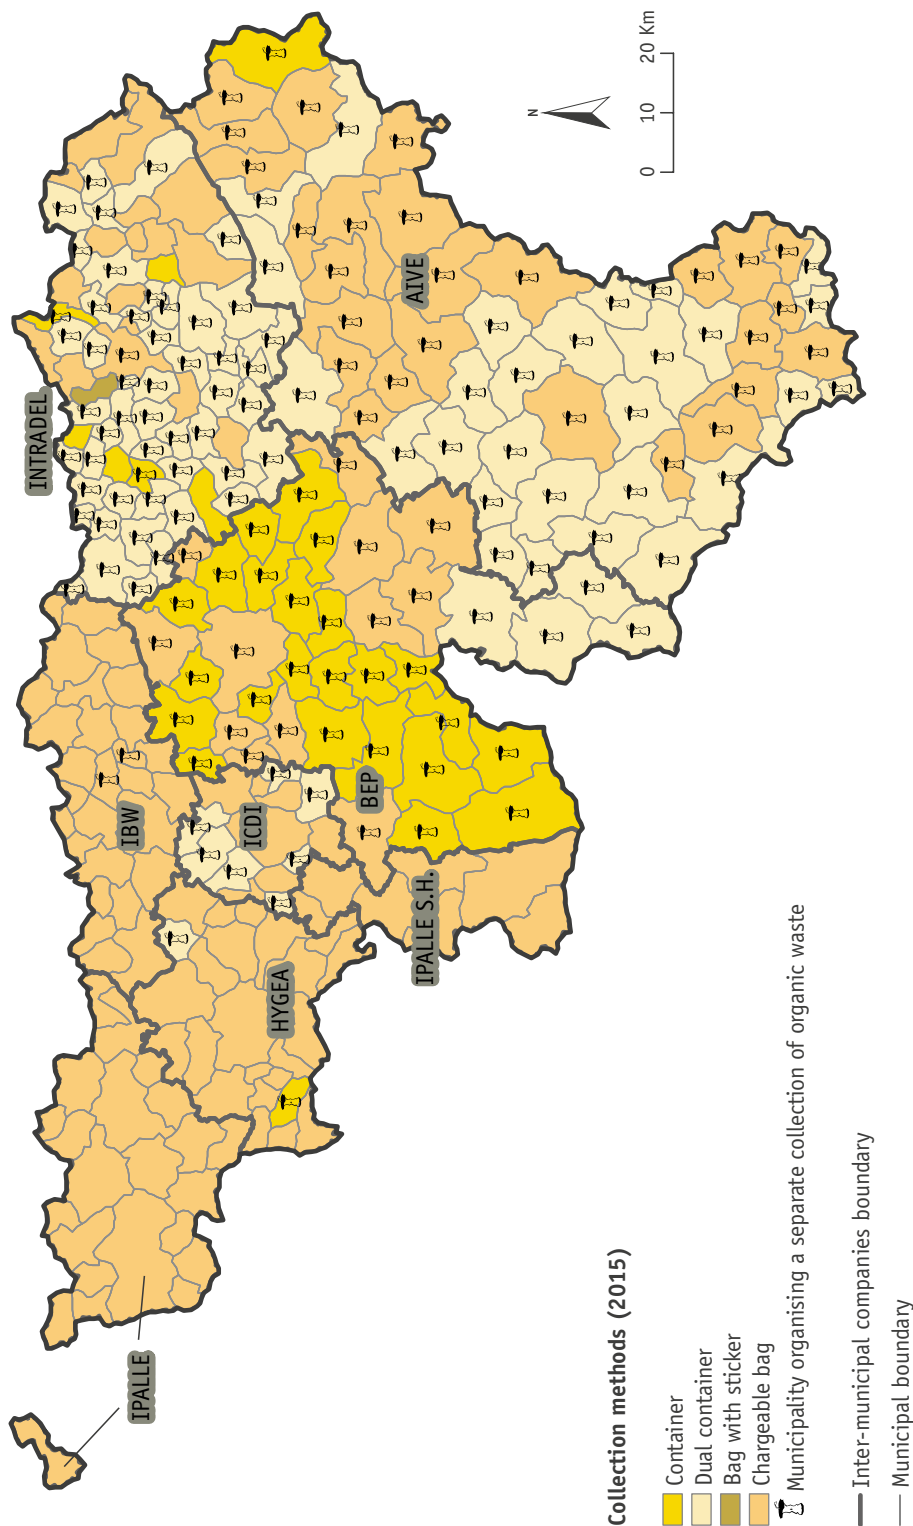

METHODS OF COLLECTION OF UNSORTED HOUSEHOLD REFUSE* AND ORGANIC WASTE

→ WASTE 1

* General waste bin

SOERW 2017 – Source: SPW - DG03 - DSD (FEDEM database)